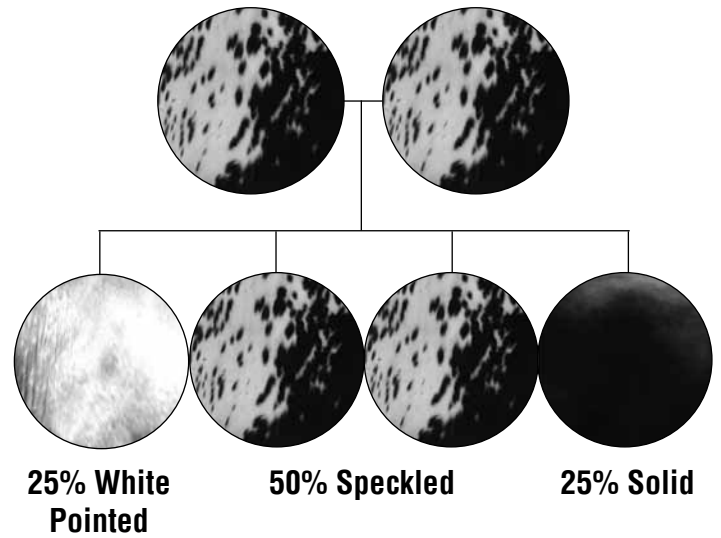

UNDERSTANDING COLOUR PATTERNS

It is important to understand how Speckle Park colour patterns work in order to achieve your breeding goals. While some breeders are mostly interested in producing speckled cattle others want to inject Speckle Parks' notorious hybrid vigour while retaining predominantly black herds. For example, when a solid black Speckle Park bull is joined with 100% purebred Angus cows the resulting calves will be 100% solid black.

Speckle Park cattle have four distinct colour patterns; speckled, leopard, white pointed and solid black. The speckle and leopard colour pattern are genetically the same except for varying degrees of spotting. Some Speckle Park cattle can produce red colour patterns if both parents carry the recessive red gene.

Speckled x Speckled