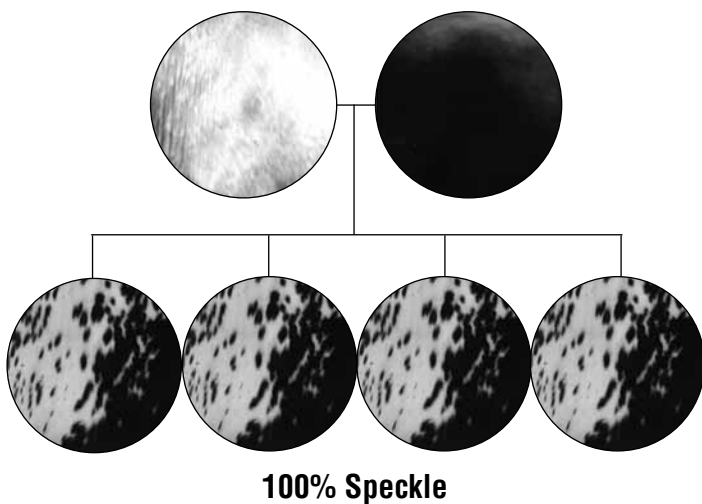

Please remember: Always respect your bull and he will respect you.

UNDERSTANDING COLOUR PATTERNS

It is important to understand how Speckle Park colour patterns work in order to achieve your breeding goals. While some breeders are mostly interested in producing speckled cattle others want to inject Speckle Parks' notorious hybrid vigour while retaining predominantly black herds. For example, when a solid black Speckle Park bull is joined with 100% purebred Angus cows the resulting calves will be 100% solid black.

Speckle Park cattle have four distinct colour patterns; speckled, leopard, white pointed and solid black. The speckle and leopard colour pattern are genetically the same except for varying degrees of spotting. Some Speckle Park cattle can produce red colour patterns if both parents carry the recessive red gene.

Speckled x Speckled

White Pointed x White Pointed

Speckled x Solid

White Pointed x Solid

Solid x Solid

SHOW RING & CARCASE SUCCESS

Since their humble beginnings, Waratah Speckle Park has had great success in the show ring. Earlier this year a Waratah Speckle Park heifer, shown by Downlands College Toowoomba, won Reserve Senior Female Champion in the interbreed category, at the Roma Show and Grand Champion Female at the Toowoomba Show. A Waratah Speckle Park Brahckle bull was exhibited this year at local shows creating a lot of interest from breeders especially those breeding Bos Indicus. In 2013, Waratah Speckle Park proudly returned home from the Royal Brisbane Show after Waratah Hume (Lot 5) won the Grand Champion Speckle Park bull title. Waratah's success continued at the 2013 EKKA winning two ribbons in the steer carcase competition. Waratah Speckle Park also had successful wins at Beef Australia 2012, Rockhampton. Waratah Spanish Angel F12, was crowned Grand Champion Female and Junior Champion bull was awarded to Waratah Power G27 (Lot 4). Waratah Ellis E28 topped off the event winning Reserve Champion