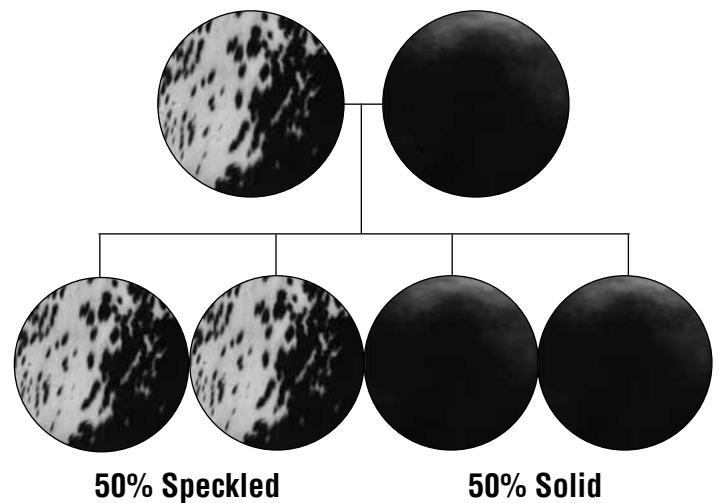

Please remember: Always respect your bull and he will respect you.

UNDERSTANDING COLOUR PATTERNS

It is important to understand how Speckle Park colour patterns work in order to achieve your breeding goals. While some breeders are mostly interested in producing speckled cattle others want to inject Speckle Parks' notorious hybrid vigour while retaining predominantly black herds. For example, when a solid black Speckle Park bull is joined with 100% purebred Angus cows the resulting calves will be 100% solid black.

Speckle Park cattle have four distinct colour patterns; speckled, leopard, white pointed and solid black. The speckle and leopard colour pattern are genetically the same except for varying degrees of spotting. Some Speckle Park cattle can produce red colour patterns if both parents carry the recessive red gene.

Speckled x Speckled

White Pointed x White Pointed

Speckled x Solid

White Pointed x Solid

Solid x Solid

SHOW RING & CARCASE SUCCESS

Since their humble beginnings, Waratah Speckle Park has had great success in the show ring. Earlier this year a Waratah Speckle Park heifer, shown by Downlands College Toowoomba, won Reserve Senior Female Champion in the interbreed category, at the Roma Show and Grand Champion Female at the Toowoomba Show. A Waratah Speckle Park Brahckle bull was exhibited this year at local shows creating a lot of interest from breeders especially those breeding Bos Indicus. In 2013, Waratah Speckle Park proudly returned home from the Royal Brisbane Show after Waratah Hume (Lot 5) won the Grand Champion Speckle Park bull title. Waratah's success continued at the 2013 EKKA winning two ribbons in the steer carcase competition. Waratah Speckle Park also had successful wins at Beef Australia 2012, Rockhampton. Waratah Spanish Angel F12, was crowned Grand Champion Female and Junior Champion bull was awarded to Waratah Power G27 (Lot 4). Waratah Ellis E28 topped off the event winning Reserve Champion