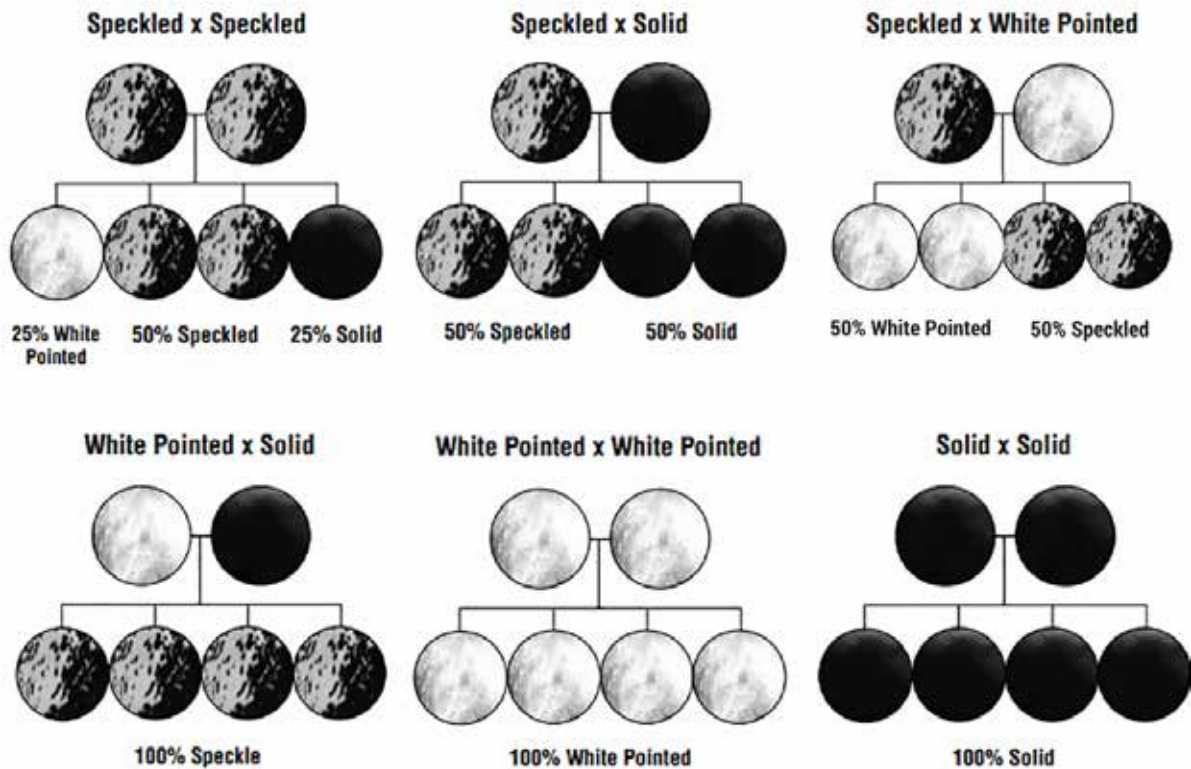

It is important to understand how Speckle Park colour patterns work in order to achieve your breeding goals. While some breeders are mostly interested in producing speckled cattle others want to inject Speckle Parks' notorious hybrid vigour while retaining predominantly black herds. For example, when a solid black Speckle Park bull is joined with 100% purebred Angus cows the resulting calves will be predominately solid black. Another example is when Angus cows are joined to a white Speckle Park bull the resulting calves will be predominately speckled.

Speckle Park cattle have four distinct colour patterns; speckled, leopard, white pointed and solid black. The speckle and leopard colour pattern are genetically the same except for varying degrees of spotting. Some Speckle Park cattle can produce red colour patterns if both parents carry the recessive red gene.

Please remember when dealing with nature individual results will vary. This is to be used as a guide only.